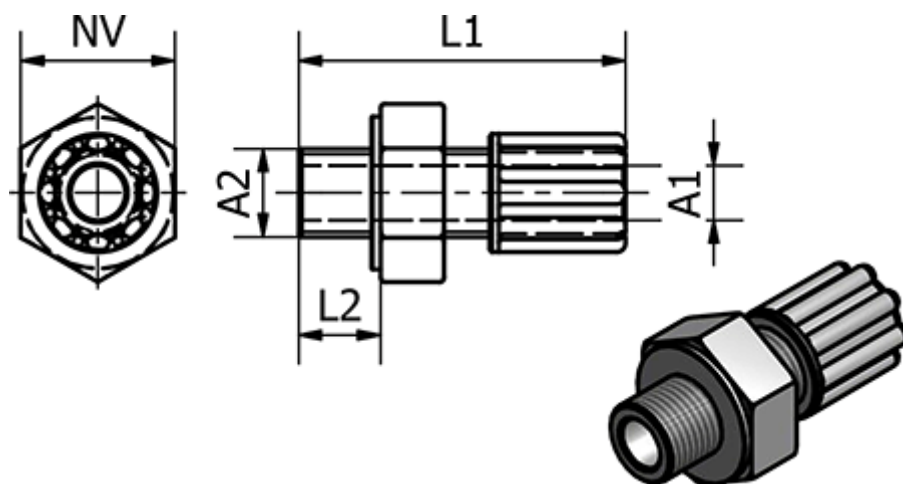

Data Sheet

Article number: 58612022

Description: Push-on 120.22, Ø6/8 - G 3/8"
Straight

Measures

Ext. Hose Diameter A1	= 6/8
L1	= 42
L2	= 12
NV	= 22
Thread A2	= G 3/8"